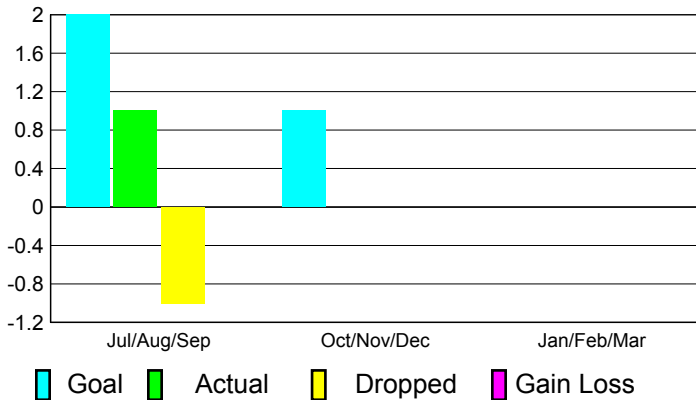

## CLUBS

**Club Results**  
2010-2011

**Clubs**  
2009-2010

Month	New Club Goal	Actual New Clubs	Actual Dropped Clubs	Gain/Loss of Clubs	Gain/Loss of Clubs
Jul/Aug/Sep	2	1	-1	0	0
Oct/Nov/Dec	1	0	0	0	0
Jan/Feb/Mar	0	0	0	0	0
<b>Totals</b>	<b>3</b>	<b>1</b>	<b>-1</b>	<b>0</b>	<b>0</b>

### Club Results 2010-2011

Goal, New, Dropped, Gain/Loss

### Comparison of Club Gain/Loss

Current Year Compared to the Previous Year