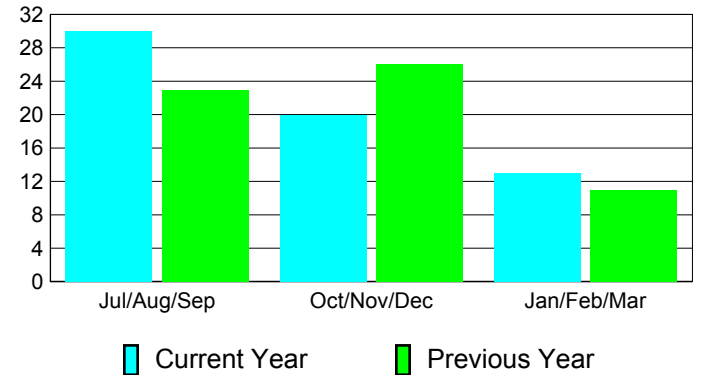

Gender Comparison 2010-2011

Jul/Aug/Sep

Oct/Nov/Dec

Jan/Feb/Mar

Male

Female