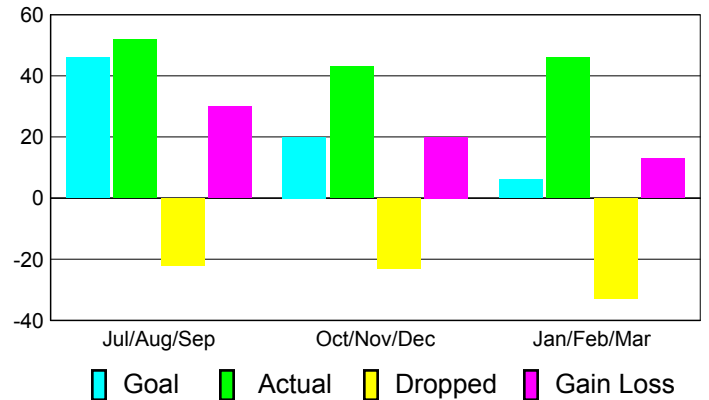

### YTD Status Quo Clubs 2010-2011

Status Quo Clubs Compared to Status Quo Members

## MEMBERSHIP

**Membership Results**  
2010-2011

**Membership**  
2009-2010

Month	Net Memb Goal	Actual New Memb	Actual Dropped Memb	Gain/Loss of Memb	Gain/Loss of Memb
Jul/Aug/Sep	46	52	-22	30	23
Oct/Nov/Dec	20	43	-23	20	26
Jan/Feb/Mar	6	46	-33	13	11
<b>Totals</b>	<b>72</b>	<b>141</b>	<b>-78</b>	<b>63</b>	<b>60</b>

### Membership Results 2010-2011

Goal, New, Dropped, Gain/Loss

### Comparison of Membership Gain/Loss

Current Year Compared to the Previous Year